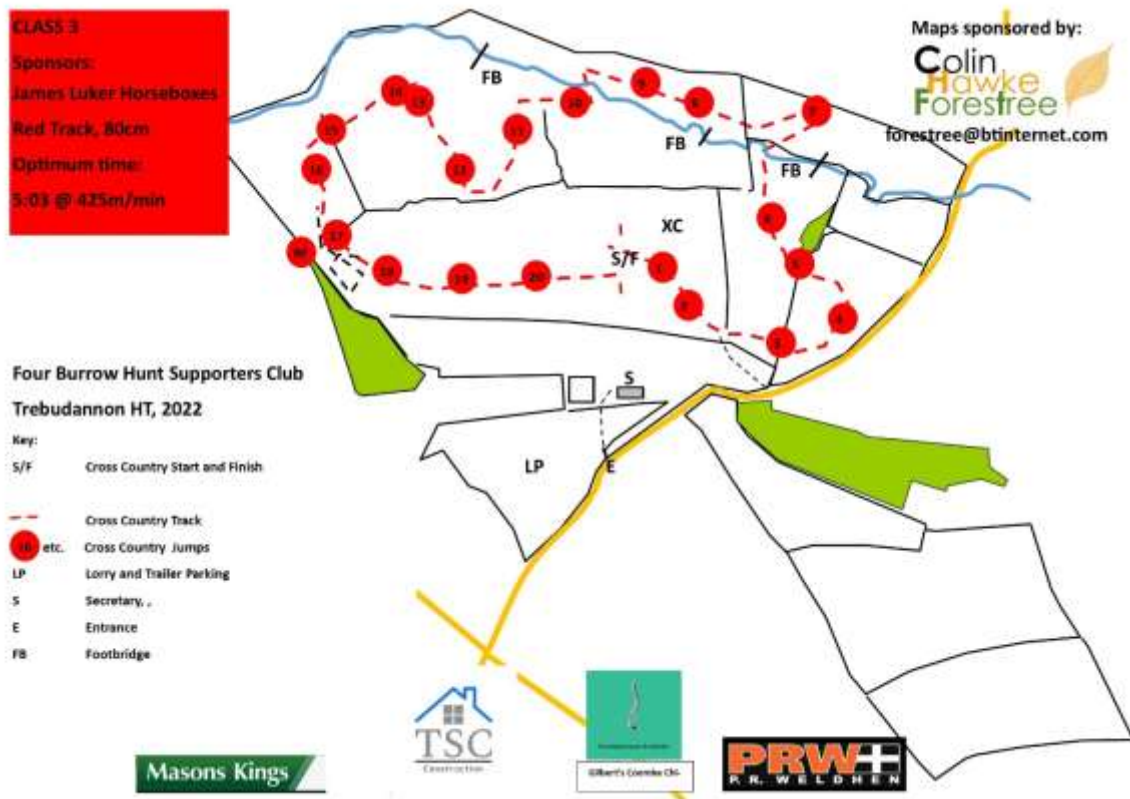

Course Details

Please note speeds in all classes have been reduced by 10m/min to those shown due to ground conditions

Classes 1 & 2 70cm Blue Flags Optimum time: 5:14 @400 m/min

1	HM Equine Massage Log
2	Kernow Bullz Roll Top
3	TSC Construction Log Pile
4	Goodbye Flys Pheasant Feeders
5	Forestree Bank
6	Tin Acre Equestrian Pipe
7	Steve Corbett Heating and Plumbing River Crossing
8	Barwick Equestrian Chairs
9	James Luker Horseboxes Oxer
10	FM Glamping Step down
11	Woof Wear Zig Zag
12	Paddock Apparel Log on Mound
13	CB Childcare Barrels
14	Gilbert's Coombe Chiropractic Bank
15	Crosswinds Equestrian Box
16	Cornwall Countryside Supplies Ski jump (Black Flag option)
17	Mason King Red Table
18	JJ & HE Collins Agricultural Contractors Lamb Creep
19	Four Burrow Welcomes You Home

Class 3 80cm Red Flags Optimum time: 5:03 @ 425m/min

1	HM Equine Massage Log
2	Kernow Bullz Roll Top
3	TSC Construction Wall
4	Goodbye Flys Pheasant Feeders
5	Forestree Trakehner /Ditch (open option)
6	Tin Acre Equestrian Hay Racks
	Cross River
7	Mole Valley Cross Boxes
8	Barwick Equestrian Chairs
9	Rachael Bromage Wave
	Cross River
10	SOS Saddlery Veg Box
11	Grove Hair Studio Gates
12	Paddock Apparel Log on Mound
13	FM Glamping Step up
14	PRW Angled Brush
15A&B	Gilbert's Coombe Chiropractic Bank & Skinny
16	Crosswinds Equestrian Boat
17	Cornwall Countryside Supplies Ski jump (Black Flag option)
18	Mason King Red Table
19	JJ & HE Collins Agricultural Contractors Lamb Creep
20	Four Burrow Welcomes You Home