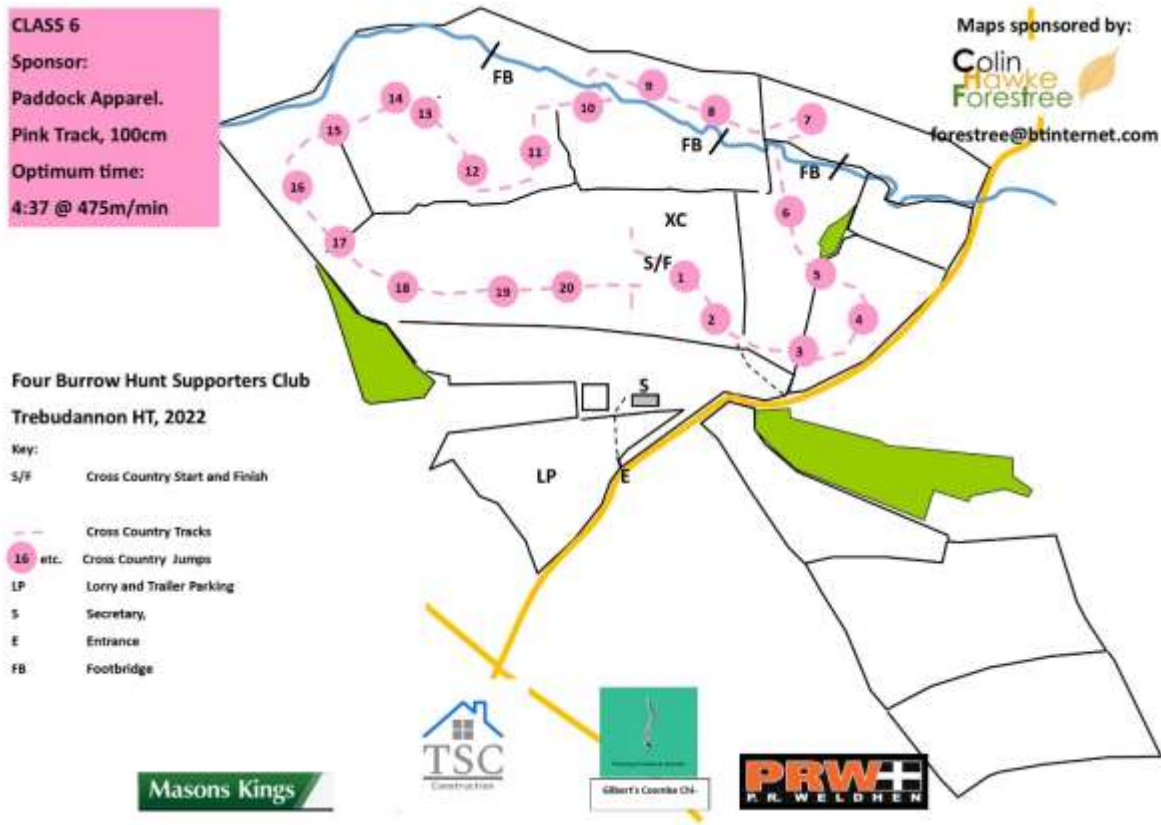

Class 6   100cm   Pink Flags   Optimum time: 4:37 @ 475m/min

1	HM Equine Massage Log
2	Kernow Bullz Roll Top
3	TSC Construction Wall
4	Goodbye Flys Pheasant Feeders
5	Forestree Trakehner
6	Tin Acre Equestrian Hay Racks
	Cross River
7	Mole Valley Cross Boxes
8	Barwick Equestrian Chairs
9	Rachael Bromage Wave
	Cross River
10	SOS Saddlery Veg Box
11	Grove Hair Studio Gates
12 A&B	Paddock Apparel Log on Mound
13	FM Glamping Step up
14	PRW Angled Brush
15A&B	Gilbert's Coombe Chiropractic Bank & Skinny
16	Crosswinds Equestrian Boat
17	Cornwall Countryside Supplies Ski jump
18	Mason King Red Table
19	JJ & HE Collins Agricultural Contractors Lamb Creep
20	Four Burrow Welcomes You Home