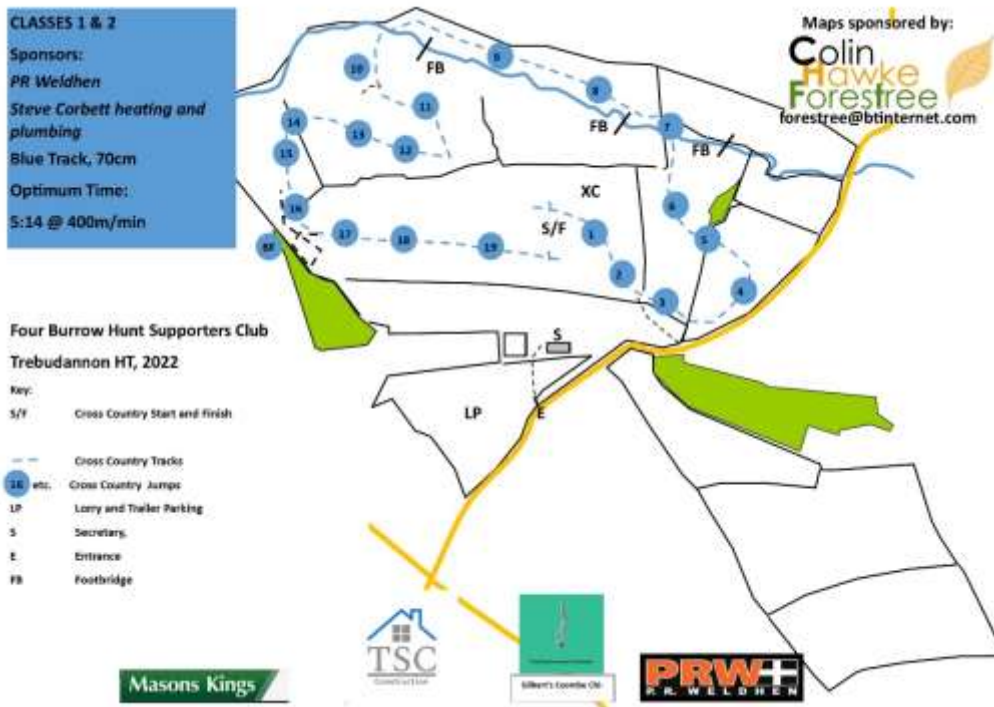

Course Details

Please note speeds in all classes have been reduced by 10m/min to those shown due to ground conditions

Classes 1 & 2 70cm Blue Flags Optimum time: 5:14 @400 m/min

1	HM Equine Massage Log
2	Kernow Bullz Roll Top
3	TSC Construction Log Pile
4	Goodbye Flys Pheasant Feeders
5	Forestree Bank
6	Tin Acre Equestrian Pipe
7	Steve Corbett Heating and Plumbing River Crossing
8	Barwick Equestrian Chairs
9	James Luker Horseboxes Oxer
10	FM Glamping Step down
11	Woof Wear Zig Zag
12	Paddock Apparel Log on Mound
13	CB Childcare Barrels
14	Gilbert's Coombe Chiropractic Bank
15	Crosswinds Equestrian Box
16	Cornwall Countryside Supplies Ski jump (Black Flag option)
17	Mason King Red Table
18	JJ & HE Collins Agricultural Contractors Lamb Creep
19	Four Burrow Welcomes You Home