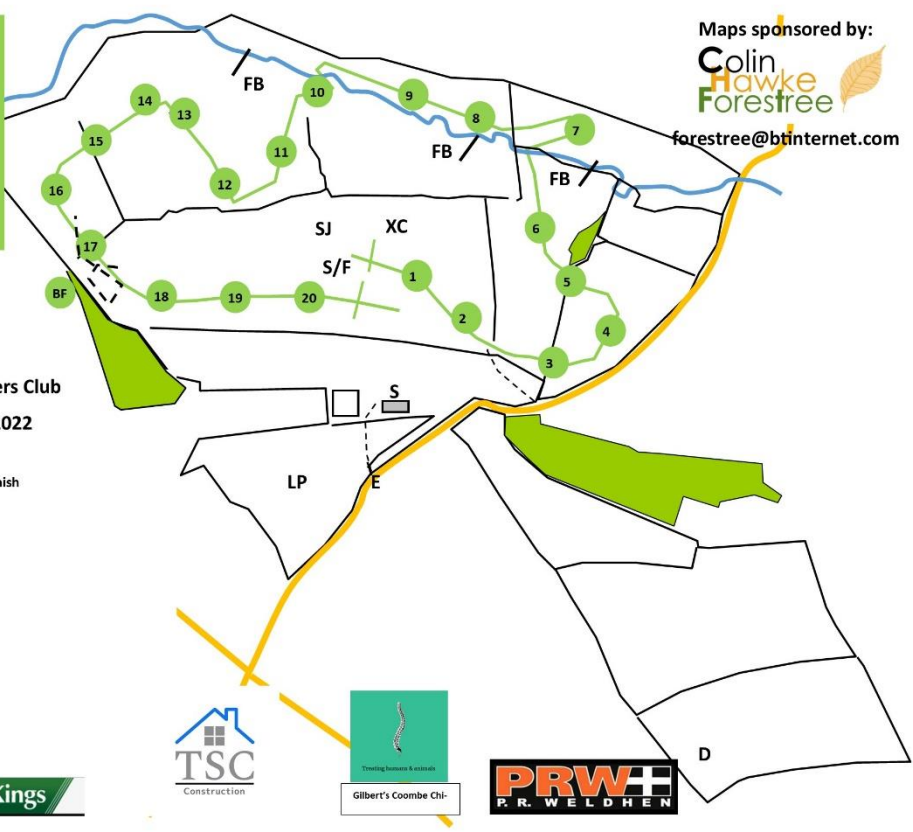

Classes 3 & 4 90cm Green Flags Optimum time: 4:59 @ 440m/min

CLASSES 3 & 4
Sponsor: *Kernow Bullz*
Green Track, 90cm
Optimum time:
4:59 @ 440m/min

Maps sponsored by:
Colin Hawke
Forestree
forestree@btinternet.com

Four Burrow Hunt Supporters Club
Trebudannon Jump Cross, 2022

1. Key:
2. S/F Cross Country Start and Finish
   - SJ Showjumping
   - Cross Country Tracks
   - 16 etc. Cross Country Jumps
   - D Dressage Arenas
   - LP Lorry and Trailer Parking
   - S Secretary,
   - E Entrance
   - FB Footbridge

1	HM Equine Massage Log
2	Kernow Bullz Roll Top
3	TSC Construction Wall
4	Goodbye Flies Pheasant Feeders
5	Forestree Trakehner
6	Tin Acre Equestrian Hay Racks
	Cross River
7	Mole Valley Cross Boxes
8	Barwick Equestrian Chairs
9	Rachael Bromage Wave
	Cross River
10	SOS Saddlery Veg Box
11	Grove Hair Studio Gates
12 A&B	Paddock Apparel Log on Mound
13	FM Glamping Step up
14	PRW Angled Brush
15 A&B	Gilbert's Coombe Chiropractic Bank & Skinny
16	Crosswinds Equestrian Boat
17	Cornwall Countryside Supplies Ski jump (Black Flag option)
18	Mason King Red Table
19	JJ & HE Collins Agricultural Contractors Lamb Creep
20	Four Burrow Welcomes You Home