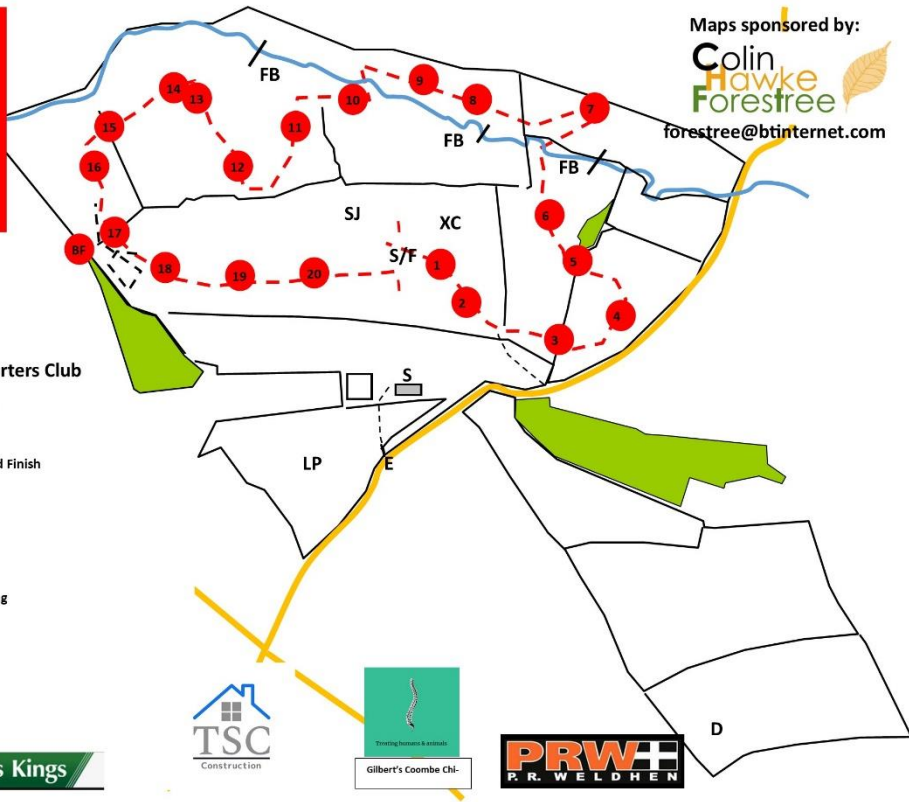

Class 2 80cm Red Flags Optimum time: 5:10 @ 415m/min

CLASS 2
Sponsors:
Barwick Equestrian
Red Track, 80cm
Optimum time:
5:10 @ 415m/sec

Maps sponsored by:
Colin Hawke
Forestry
forestree@btinternet.com

Four Burrow Hunt Supporters Club
Trebudannon ODE, 2022

1. Key:
2. S/F Cross Country Start and Finish
   - SJ Show Jumping
   - - - Cross Country Track
   - 16 etc. Cross Country Jumps
   - D Dressage Arenas
   - LP Lorry and Trailer Parking
   - S Secretary, ,
   - E Entrance
   - FB Footbridge

1	HM Equine Massage Log
2	Kernow Bullz Roll Top
3	TSC Construction Wall
4	Goodbye Flys Pheasant Feeders
5	Forestry Trakehner /Ditch (open option)
6	Tin Acre Equestrian Hay Racks
	Cross River
7	Mole Valley Cross Boxes
8	Barwick Equestrian Chairs
9	Rachael Bromage Wave
	Cross River
10	SOS Saddlery Veg Box
11	Grove Hair Studio Gates
12	Paddock Apparel Log on Mound
13	FM Glamping Step up
14	PRW Angled Brush
15A&B	Gilbert's Coombe Chiropractic Bank & Skinny
16	Crosswinds Equestrian Boat
17	Cornwall Countryside Supplies Ski jump (Black Flag option)
18	Mason King Red Table
19	JJ & HE Collins Agricultural Contractors Lamb Creep
20	Four Burrow Welcomes You Home