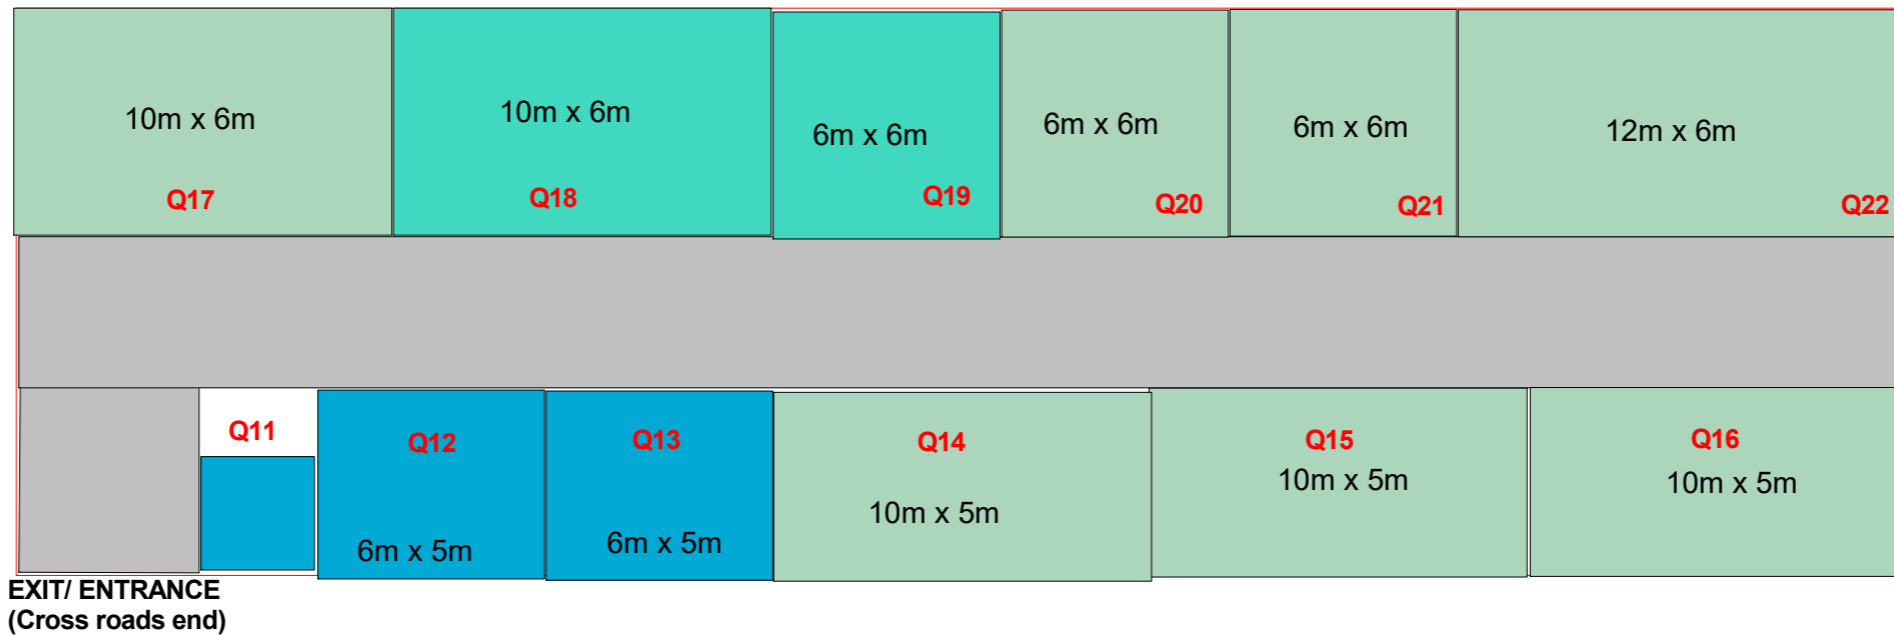

Marquee - Enclosed

Available

Reserved

Sold

EXIT/ ENTRANCE
(George Stephenson End)

EXIT/ ENTRANCE
(Cross roads end)

Marquee Key

- Walkway
- stand space
- Entrance/ Exit
- Fire Exit
- Marquee