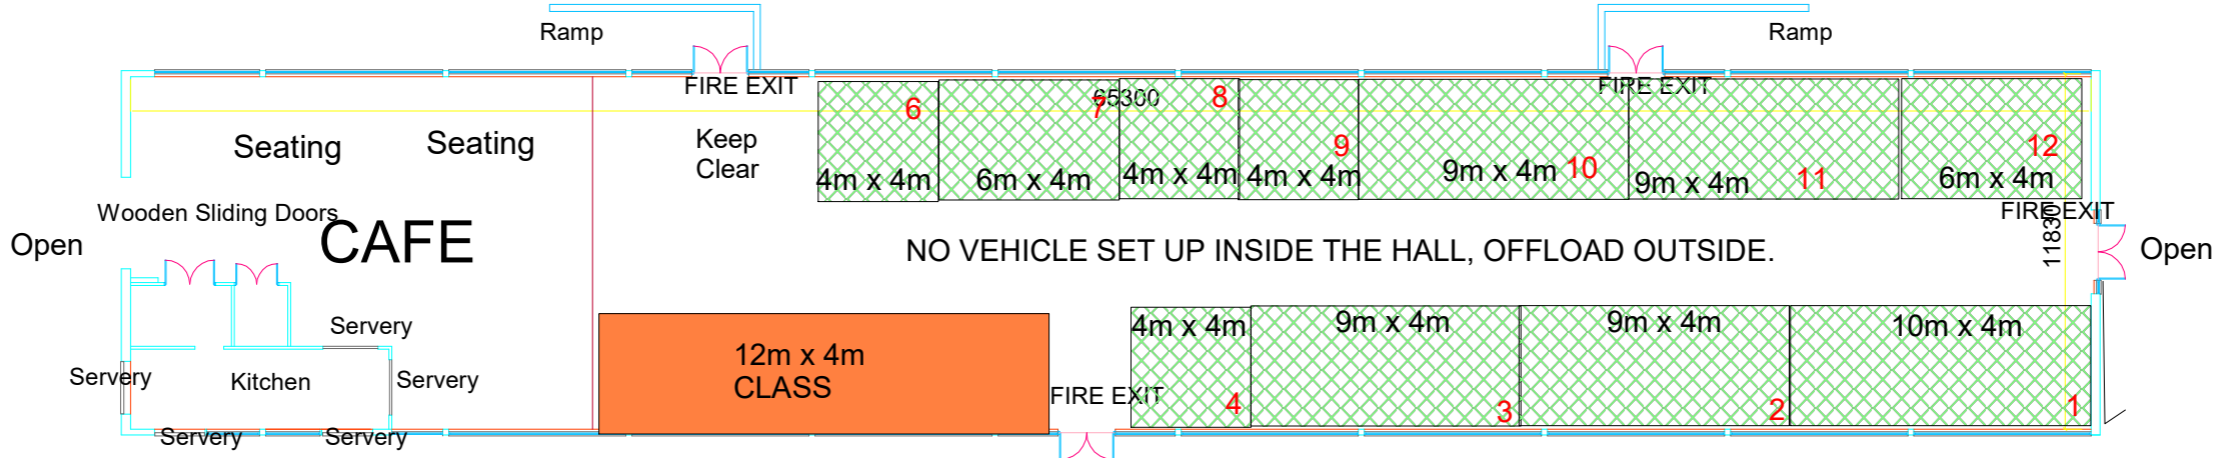

7 & 8 November 2026

Newark Pavilion

Stand numbers: NP__

Trade Available
Reserved
Booked

SECTION

KEY TO SYMBOLS	
	Double Socket
	Tube Light
	Ceiling Mounted Socket
	BT Point
	Fuse Board & Light Switches

The Showground, Winthorpe, Newark, Nottinghamshire. NG 24 2NY.

SCHMATIC DRAWING OF AVAILABLE AREA.
Rev May 2016
All measurements are internal usable area