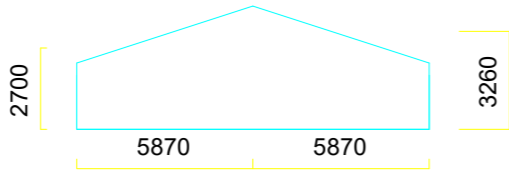

7 & 8 November 2026

Newark Pavilion

Stand numbers: NP__

Trade Available
Reserved
Booked

SECTION

KEY TO SYMBOLS	
	Double Socket
	Tube Light
	Ceiling Mounted Socket
	BT Point
	Fuse Board & Light Switches

The Showground, Winthorpe, Newark, Nottinghamshire. NG 24 2NY.

SCHMATIC DRAWING OF AVAILABLE AREA.
Rev May 2016
All measurements are internal usable area