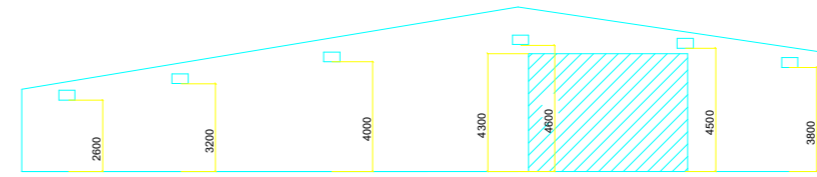

7 & 8 November 2026

The Lady Eastwood Centre

Stand numbers: LEC_

**NO VEHICLE ACCESS THIS SIDE
UNLOAD THROUGH FIRE DOORS**

NO VEHICLES

**KEEP CLEAR
Cafe access**

Catering Area

4m

BARRIER

CLEAR

KEEP CLEAR

Entrance
Exit
Show Side

Show Side

KEY TO SYMBOLS	
[Symbol]	DOUBLE SOCKET
[Symbol]	TUBE LIGHT
[Symbol]	CEILING MOUNTED SOCKET
[Symbol]	BT POINT
[Symbol]	FUSE BOARD
[Symbol]	GAS TAP
[Symbol]	FIRE EXTINGUISHER
[Symbol]	MAIN SWITCHES
[Symbol]	ELECTRIC HEATER
[Symbol]	FIRE ALARM PANIC BUTTON
[Symbol]	CEILING PANEL LIGHT
[Symbol]	CEILING DOWN LIGHT
[Symbol]	GAS HEATER