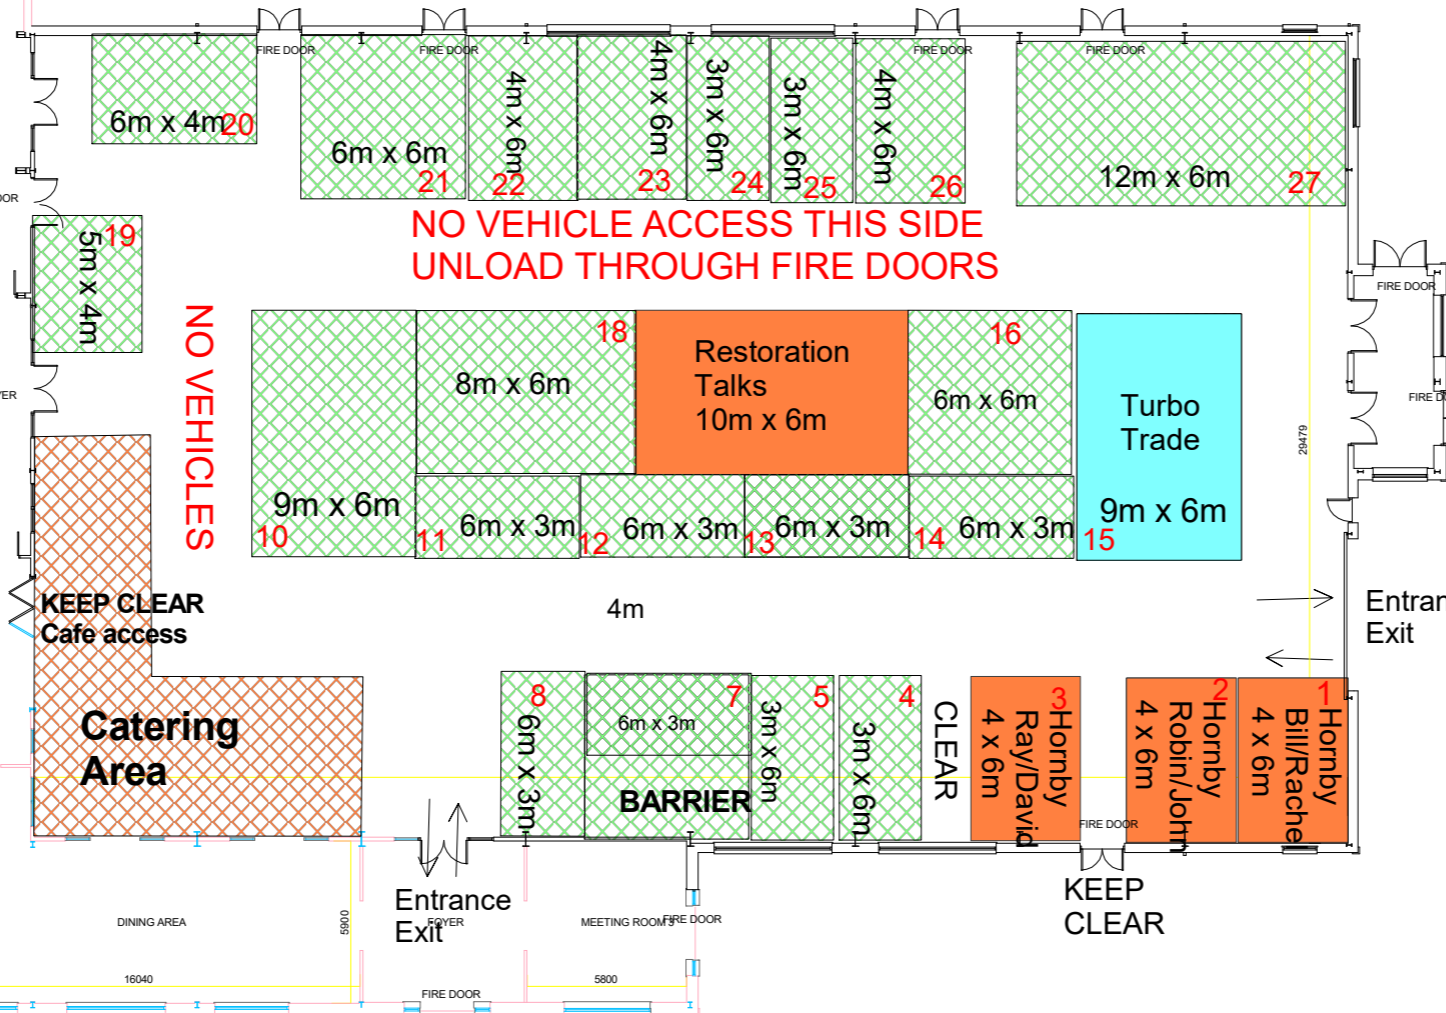

7 & 8 November 2026

The Lady Eastwood Centre

Stand numbers: LEC_

**NO VEHICLE ACCESS THIS SIDE
UNLOAD THROUGH FIRE DOORS**

NO VEHICLES

**KEEP CLEAR
Cafe access**

Catering Area

4m

BARRIER

CLEAR

KEEP CLEAR

Entrance
Exit
Show Side

Show Side

KEY TO SYMBOLS	
[Symbol]	DOUBLE SOCKET
[Symbol]	TUBE LIGHT
[Symbol]	CEILING MOUNTED SOCKET
[Symbol]	BT POINT
[Symbol]	FUSE BOARD
[Symbol]	GAS TAP
[Symbol]	FIRE EXTINGUISHER
[Symbol]	MAIN SWITCHES
[Symbol]	ELECTRIC HEATER
[Symbol]	FIRE ALARM PANIC BUTTON
[Symbol]	CEILING PANEL LIGHT
[Symbol]	CEILING DOWN LIGHT
[Symbol]	GAS HEATER