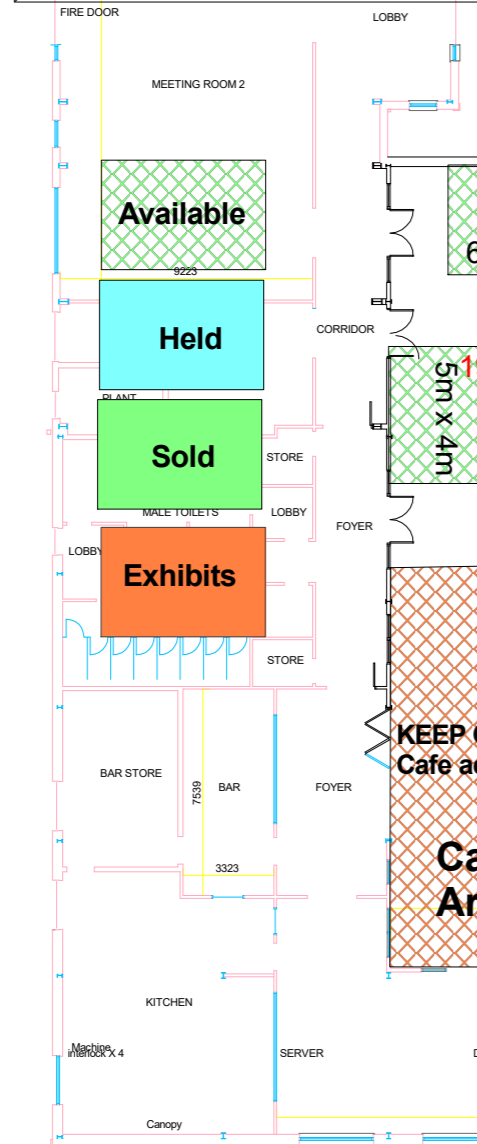

7 & 8 November 2026

The Lady Eastwood Centre

Stand numbers: LEC_

**NO VEHICLE ACCESS THIS SIDE
UNLOAD THROUGH FIRE DOORS**

NO VEHICLES

**KEEP CLEAR
Cafe access**

Catering Area

4m

BARRIER

CLEAR

KEEP CLEAR

Entrance
Exit
Show Side

Show Side

KEY TO SYMBOLS	
[Symbol]	DOUBLE SOCKET
[Symbol]	TUBE LIGHT
[Symbol]	CEILING MOUNTED SOCKET
[Symbol]	BT POINT
[Symbol]	FUSE BOARD
[Symbol]	GAS TAP
[Symbol]	FIRE EXTINGUISHER
[Symbol]	MAIN SWITCHES
[Symbol]	ELECTRIC HEATER
[Symbol]	FIRE ALARM PANIC BUTTON
[Symbol]	CEILING PANEL LIGHT
[Symbol]	CEILING DOWN LIGHT
[Symbol]	GAS HEATER