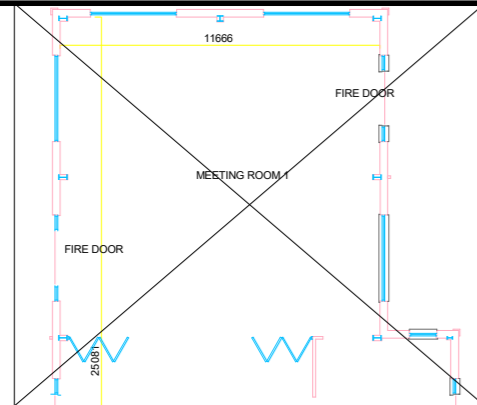

7 & 8 November 2026

The Lady Eastwood Centre

Stand numbers: LEC_

**NO VEHICLE ACCESS THIS SIDE
UNLOAD THROUGH FIRE DOORS**

NO VEHICLES

**KEEP CLEAR
Cafe access**

Catering Area

4m

BARRIER

CLEAR

KEEP CLEAR

Entrance
Exit
Show Side

Show Side

KEY TO SYMBOLS	
[Symbol]	DOUBLE SOCKET
[Symbol]	TUBE LIGHT
[Symbol]	CEILING MOUNTED SOCKET
[Symbol]	BT POINT
[Symbol]	FUSE BOARD
[Symbol]	GAS TAP
[Symbol]	FIRE EXTINGUISHER
[Symbol]	MAIN SWITCHES
[Symbol]	ELECTRIC HEATER
[Symbol]	FIRE ALARM PANIC BUTTON
[Symbol]	CEILING PANEL LIGHT
[Symbol]	CEILING DOWN LIGHT
[Symbol]	GAS HEATER