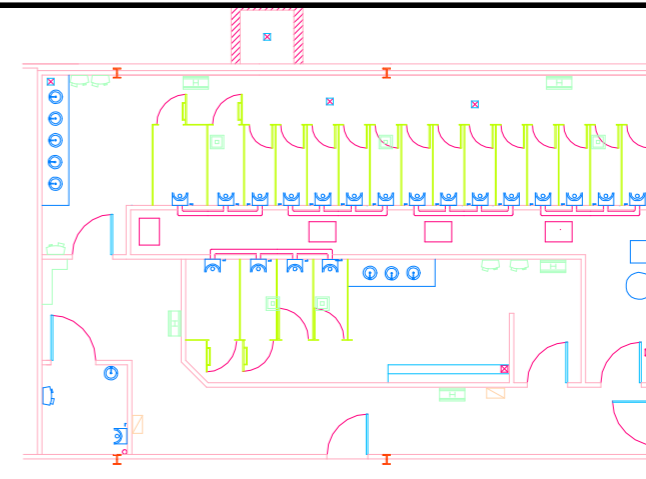

GEORGE STEPHENSON EXHIBITION HALL (GSEH)

The Showground, Winthorpe, Newark, Nottinghamshire, NG 24 2NY.

SCHEMATIC DRAWING OF AVAILABLE AREA.

Scale: 1:100 Rev May 2016
All measurements are internal usable area

- Club Stand
- Trade Stand
- Concourse
- Exhibits

7 & 8 November 2026

SHOW SIDE