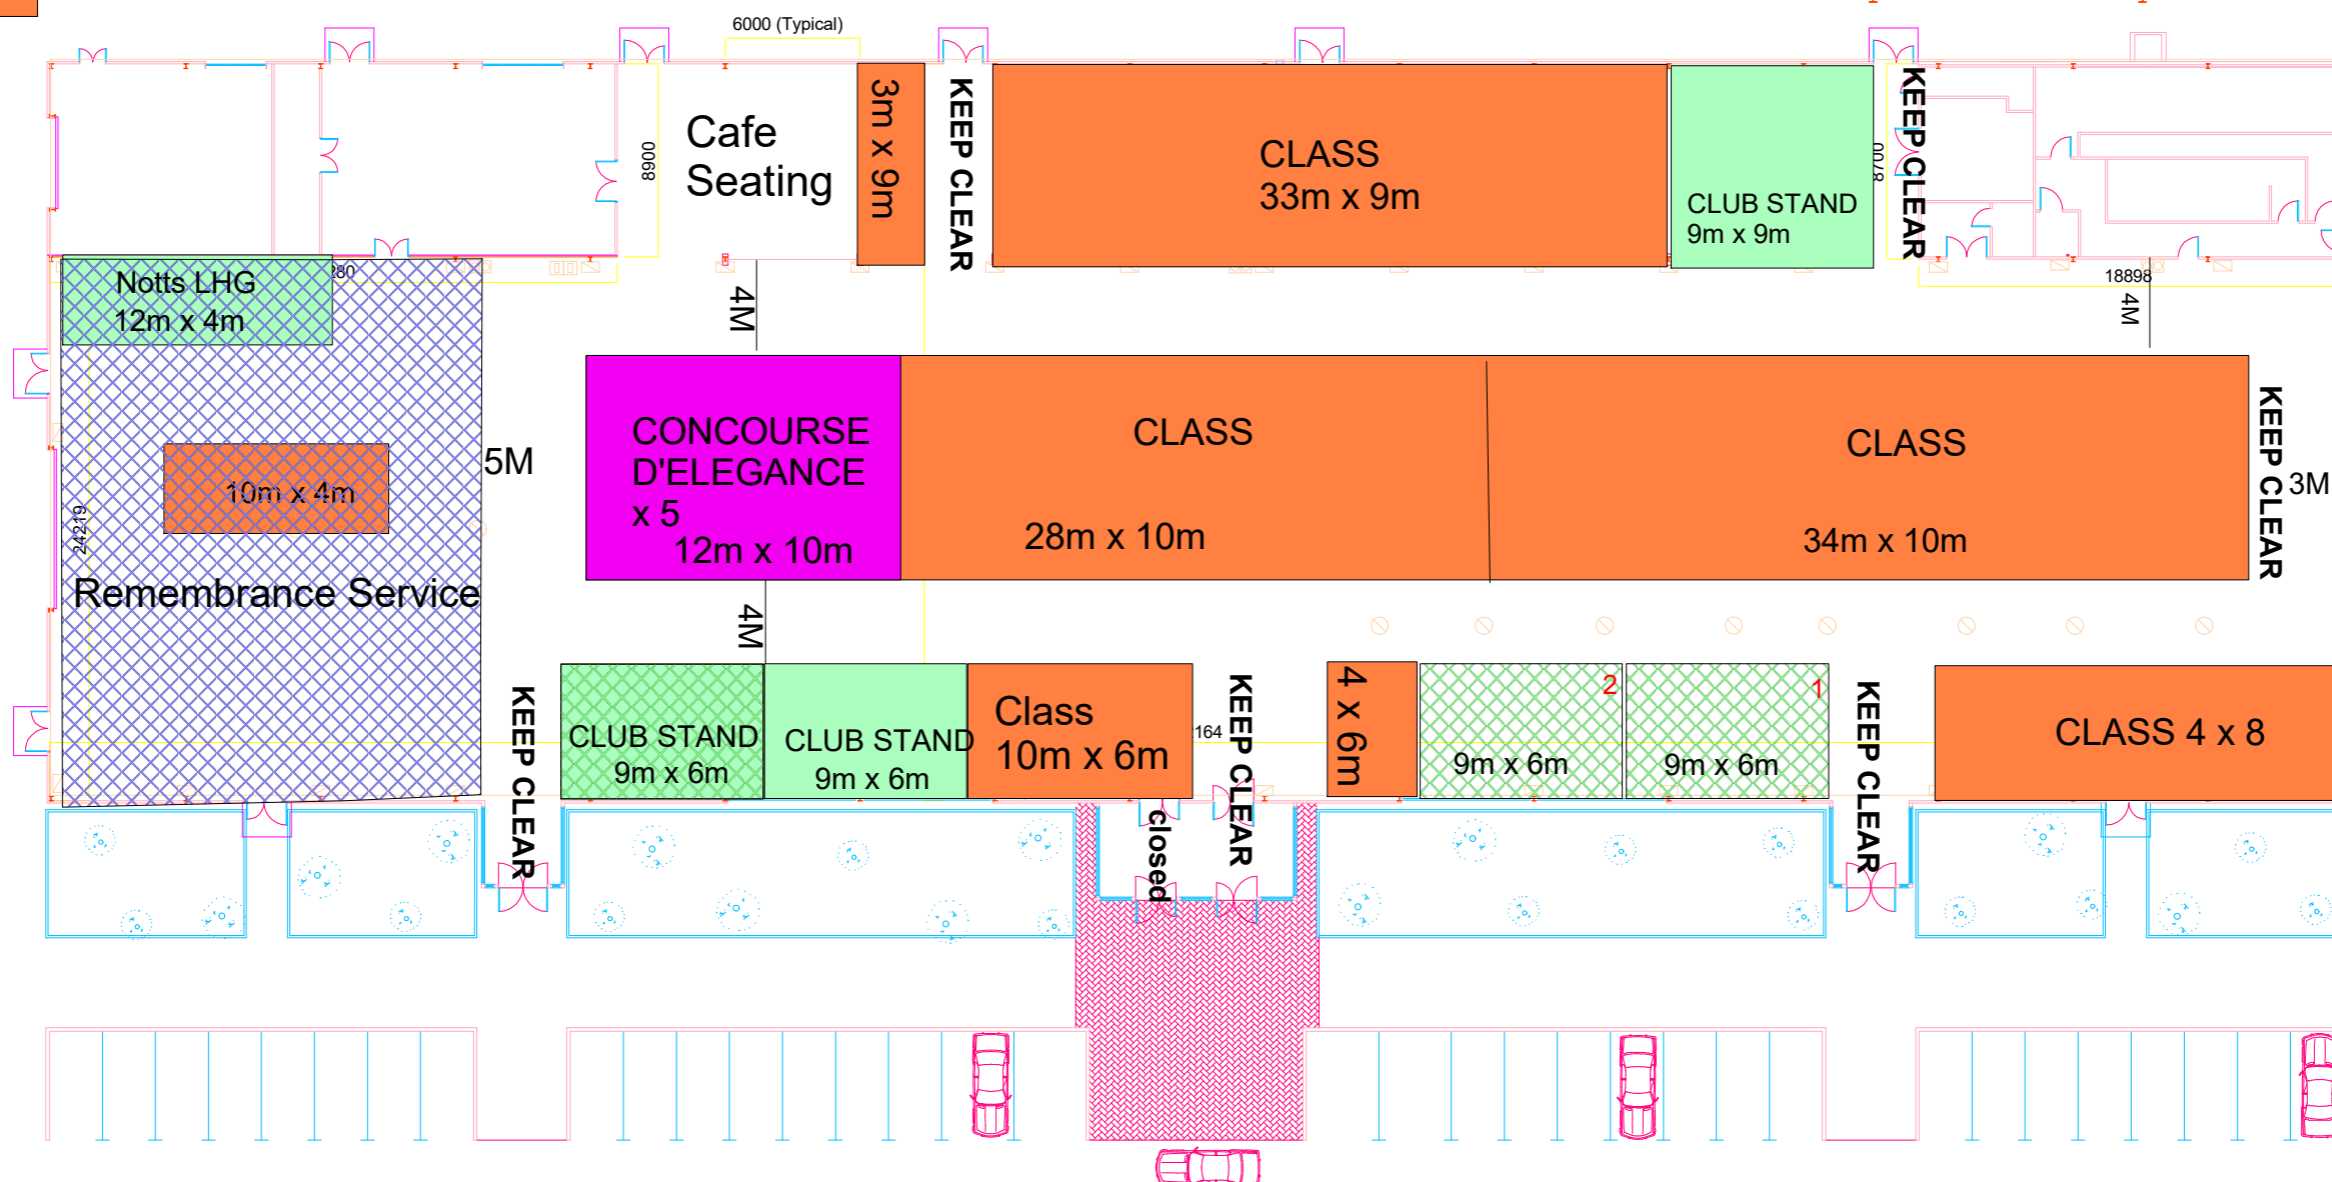

GEORGE STEPHENSON EXHIBITION HALL (GSEH)

The Showground, Winthorpe, Newark, Nottinghamshire, NG 24 2NY.

SCHEMATIC DRAWING OF AVAILABLE AREA.

Scale: 1:100 Rev May 2016
All measurements are internal usable area

- Club Stand
- Trade Stand
- Concourse
- Exhibits

7 & 8 November 2026

SHOW SIDE