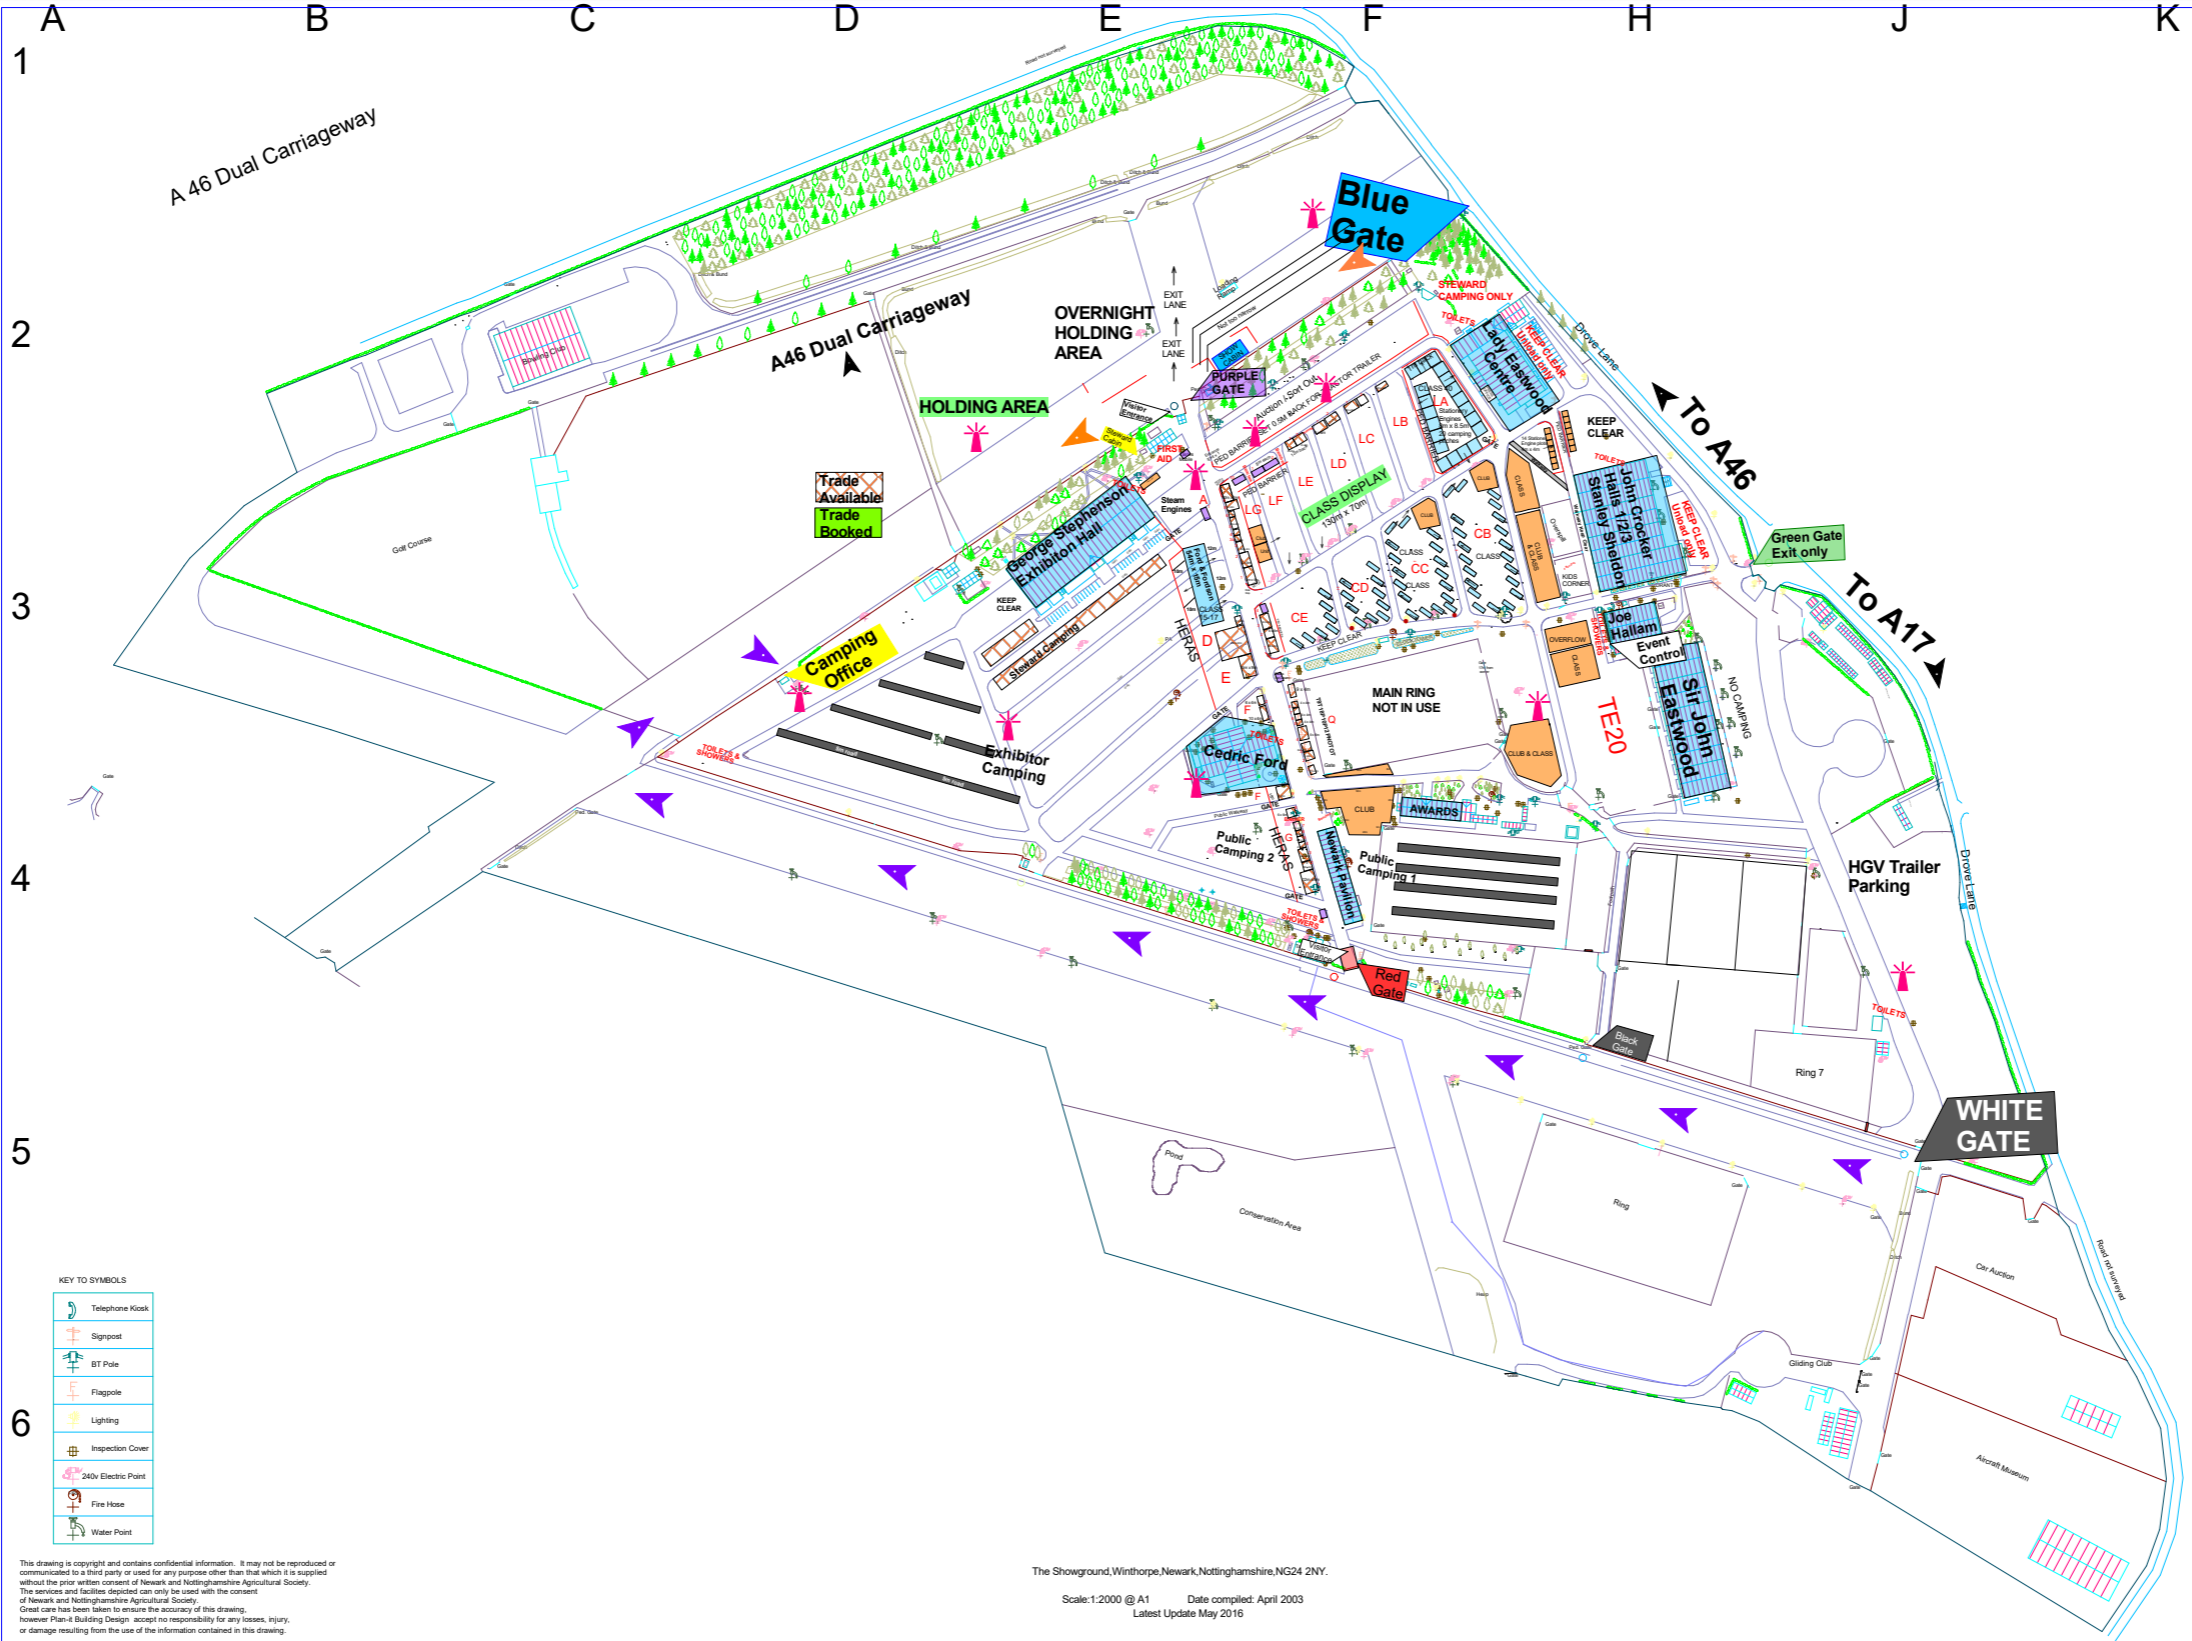

KEY TO SYMBOLS

	Telephone Kiosk
	Signpost
	BT Pole
	Flagpole
	Lighting
	Inspection Cover
	240v Electric Point
	Fire Hose
	Water Point

The Showground, Winthorpe, Newark, Nottinghamshire, NG24 2NY.
Scale: 1:2000 @ A1 Date compiled: April 2003
Latest Update May 2016