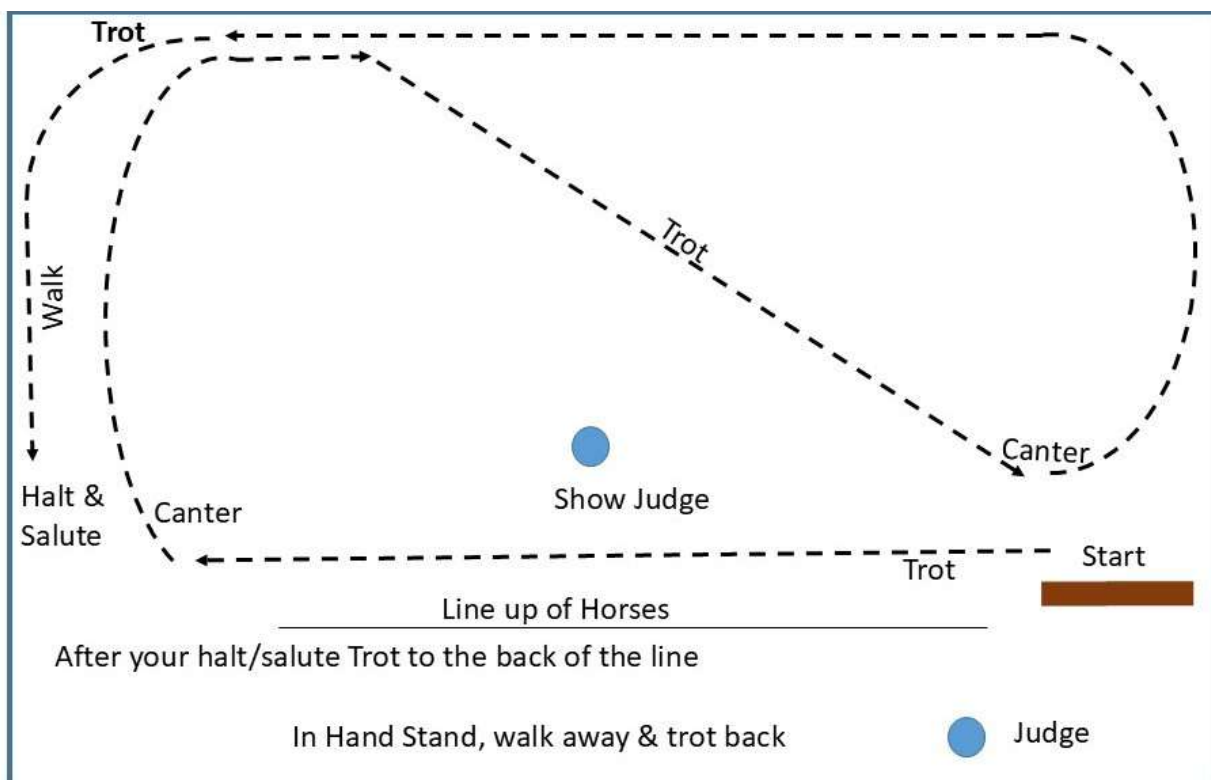

HOYS Veteran classes have **MOVED** to Ledbury Ring

TIME CHANGE Class H232 Diamonds Start at 12.30pm will not be split

Class H230 Pre Veterans will be split into 3 sections by catalogue number, each section will follow on times are just a *guide only* sections *may go earlier*, watch the Ring

Start at 1.15pm Section A 1508 to 1931

Approx 2.15pm Section B 1991 to 2683

Approx 3.15pm Section C 2691 to 3384

H231 Veterans will be split into 2 sections

Approx 4pm Section A 1539 to 2264

Approx 5pm Section B 2283 to 3302

Each section will complete a go round of walk, trot, canter on **one rein only** there will not be a change of rein.

Lead reins/first ridden will do a separate walk, trot go round. **First Ridden Riders MUST tell the steward** they do not wish to canter in the group go round. The class will line up in any order. Grooms can enter the ring once the class is lined up & they **MUST** wear a hat.

Each horse will complete the set show as per the diagram below in front of the line. Lead Reins will only trot in the set show. After the ridden show horses will go out to do the In Hand behind the line.

After all sections of the class is completed all riders/horses return for presentation