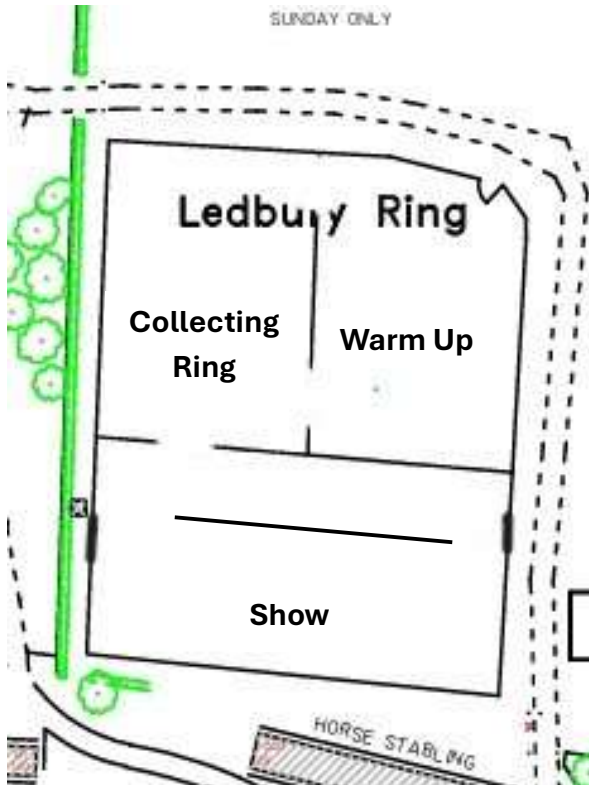

HOYS Veteran Class Information

SUNDAY ONLY

AGE BADGES MUST BE WORN

HOYS Veteran classes have **MOVED** to Ledbury Ring

TIME CHANGE Class H232 Diamonds Start at 12.30pm will not be split

Class H230 Pre Veterans will be split into 3 sections by catalogue number, each section will follow on times are just a *guide only* sections *may go earlier*, watch the Ring

Start at 1.15pm Section A 1508 to 1931

Approx 2.15pm Section B 1991 to 2683

Approx 3.15pm Section C 2691 to 3384

H231 Veterans will be split into 2 sections

Approx 4pm Section A 1539 to 2264

Approx 5pm Section B 2283 to 3302

Each section will complete a go round of walk, trot, canter on **one rein only** there will not be a change of rein.

Lead reins/first ridden will do a separate walk, trot go round. **First Ridden Riders MUST tell the steward** they do not wish to canter in the group go round. The class will line up in any order. Grooms can enter the ring once the class is lined up & they **MUST** wear a hat.

Each horse will complete the set show as per the diagram below in front of the line. Lead Reins will only trot in the set show. After the ridden show horses will go out to do the In Hand behind the line.