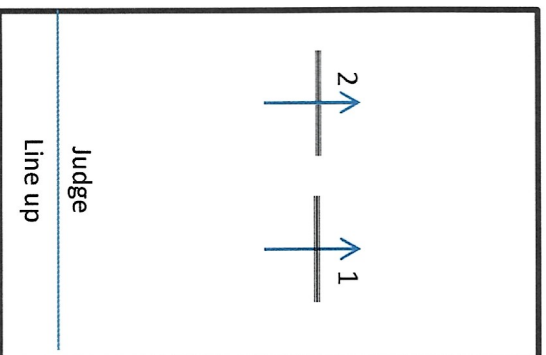

SET SHOW FOR WORKING HORSE/PONY CLASS

Come out of line and halt in front of the judge, once he has acknowledged you and told you to move off:-

1. set off on right rein in trot
2. change rein in trot pick up canter left
3. jump fence 1 away from judge
4. change rein
5. canter right and jump fence 2 again away from the judge
6. canter to trot keeping on right rein and halt salute in an appropriate place and trot back into line.

Total possible score 100; split as below

Fence 1 (for jump & way of going)

10

Fence 1 (for jump & way of going)

10

Style

40

Conformation