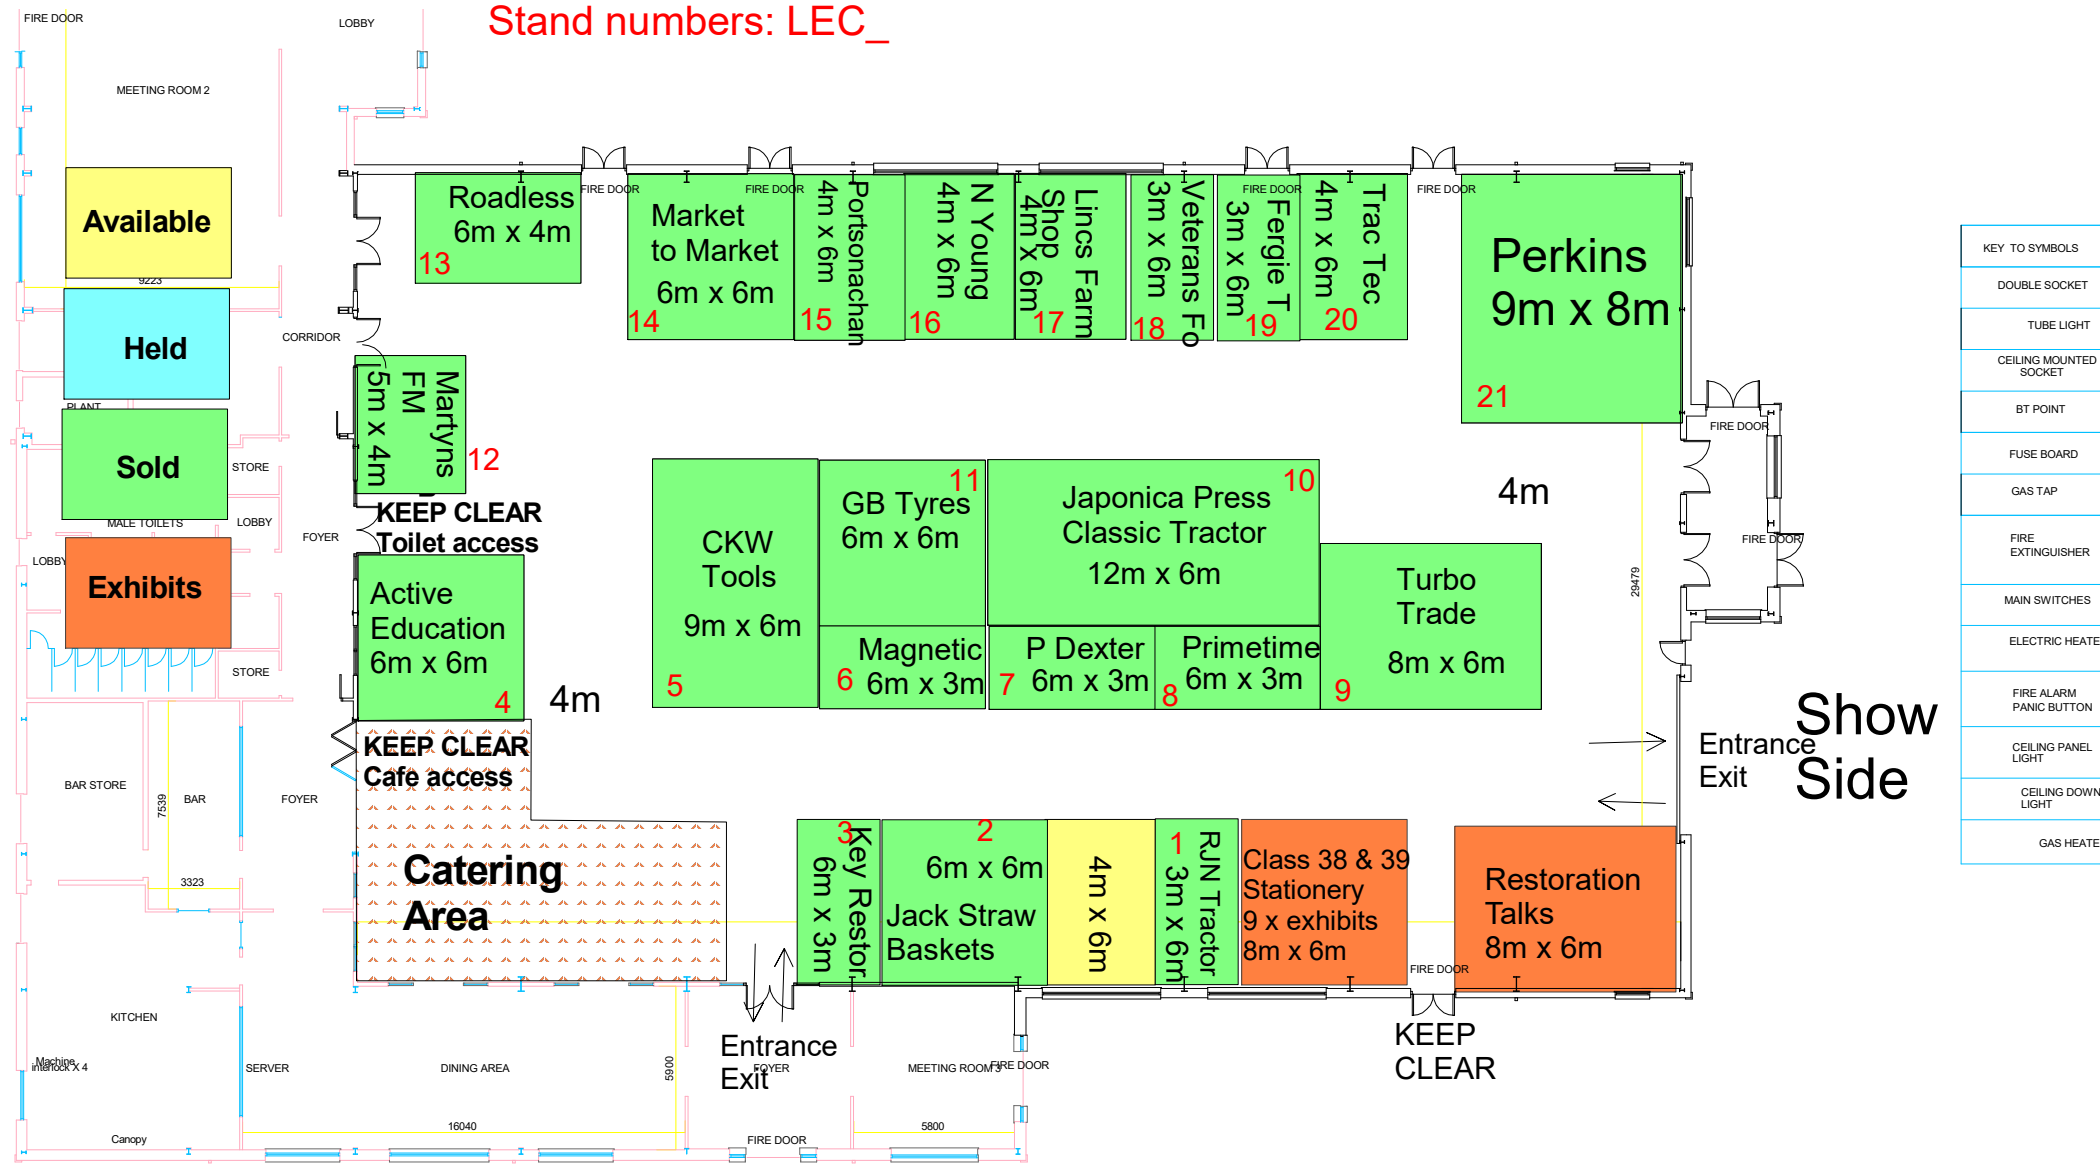

9 & 10 November 2024

The Lady Eastwood Centre

Stand numbers: LEC_

Show Side