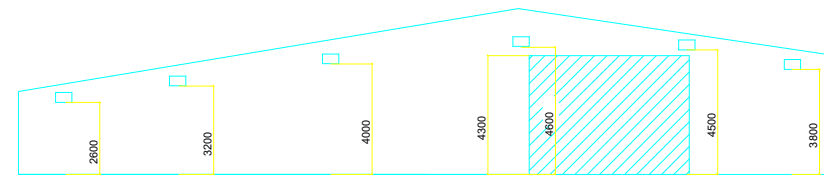

9 & 10 November 2024

The Lady Eastwood Centre

Stand numbers: LEC_

Show Side