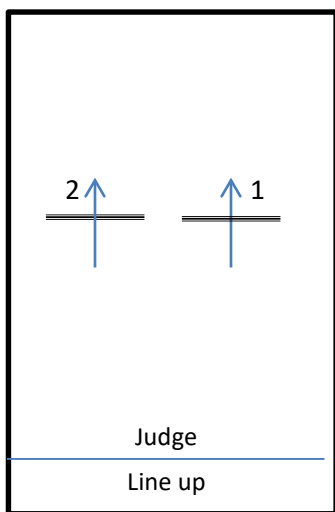

SET SHOW FOR WORKING HORSE/PONY CLASS

Come out of line and halt in front of the judge, once he has acknowledged you and told you to move off:-

1. set off on right rein in trot
2. change rein in trot pick up canter left
3. jump fence 1 away from judge
4. change rein
5. canter right and jump fence 2 again away from the judge
6. canter to trot keeping on right rein and halt salute in an appropriate place and trot back into line.

Total possible score 100; split as below

Fence 1 (for jump & way of going)	10
Fence 2 (for jump & way of going)	10
Style	40
Conformation	40

Faults

Refusal = 0 points

Knock down = 5 points deducted for the jump